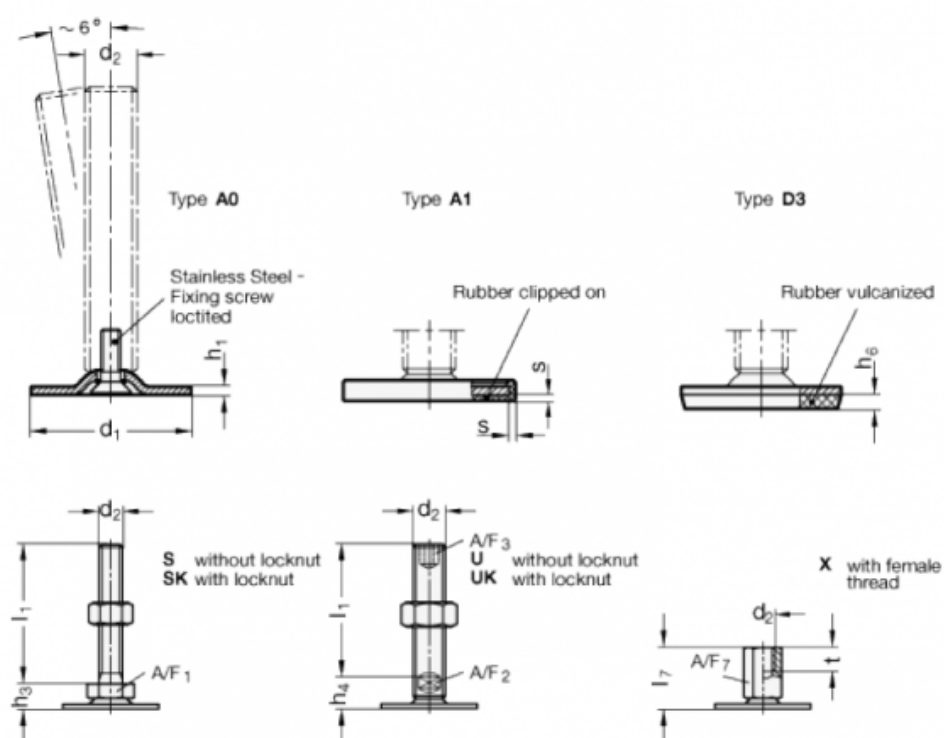

Article number: 204050M850A1S

Description: E+G levelling foot
GN 40-50-M8-50-A1-S

Note: S Without nut, External hexagon at the bottom

Measures

A/F1	= 17
d1	= 50
d2	= M8
h1	= 2.5
h3	= 11
h6	=
l1	= 50
s	= 1.5